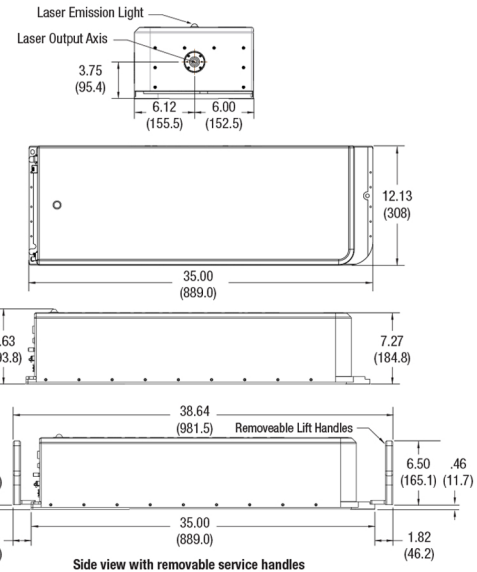

Dimensions in inch (mm)

IceFyre IR50 Laser Dimensions

Dimensions in inch (mm)

IceFyre UV50 Laser Dimensions

Dimensions in inch (mm)

IceFyre UV30 and GR50 Laser Dimensions

Dimensions in inch (mm)

Utility Module Dimensions