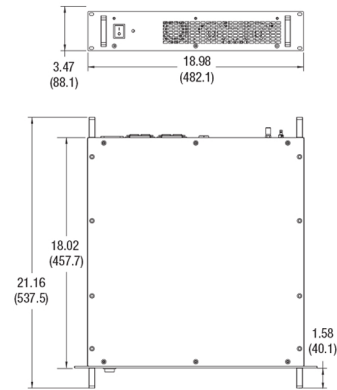

Dimensions in inch (mm)

IceFyre IR50 Laser Dimensions

Dimensions in inch (mm)

IceFyre UV50 Laser Dimensions

Dimensions in inch (mm)

IceFyre UV30 and GR50 Laser Dimensions

Dimensions in inch (mm)

Utility Module Dimensions