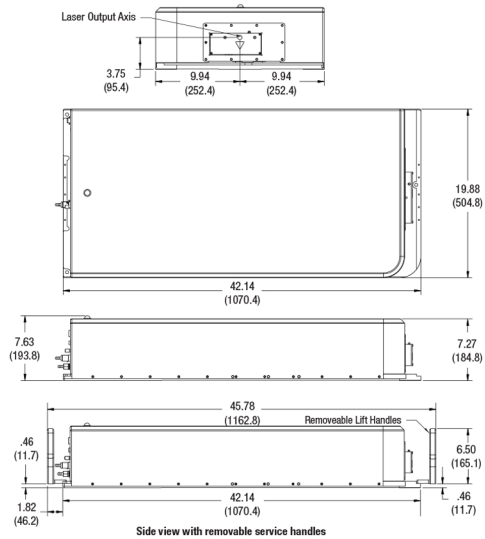

Dimensions in inch (mm)

IceFyre IR50 Laser Dimensions

Dimensions in inch (mm)

IceFyre UV50 Laser Dimensions

Dimensions in inch (mm)

IceFyre UV30 and GR50 Laser Dimensions

Dimensions in inch (mm)

Utility Module Dimensions